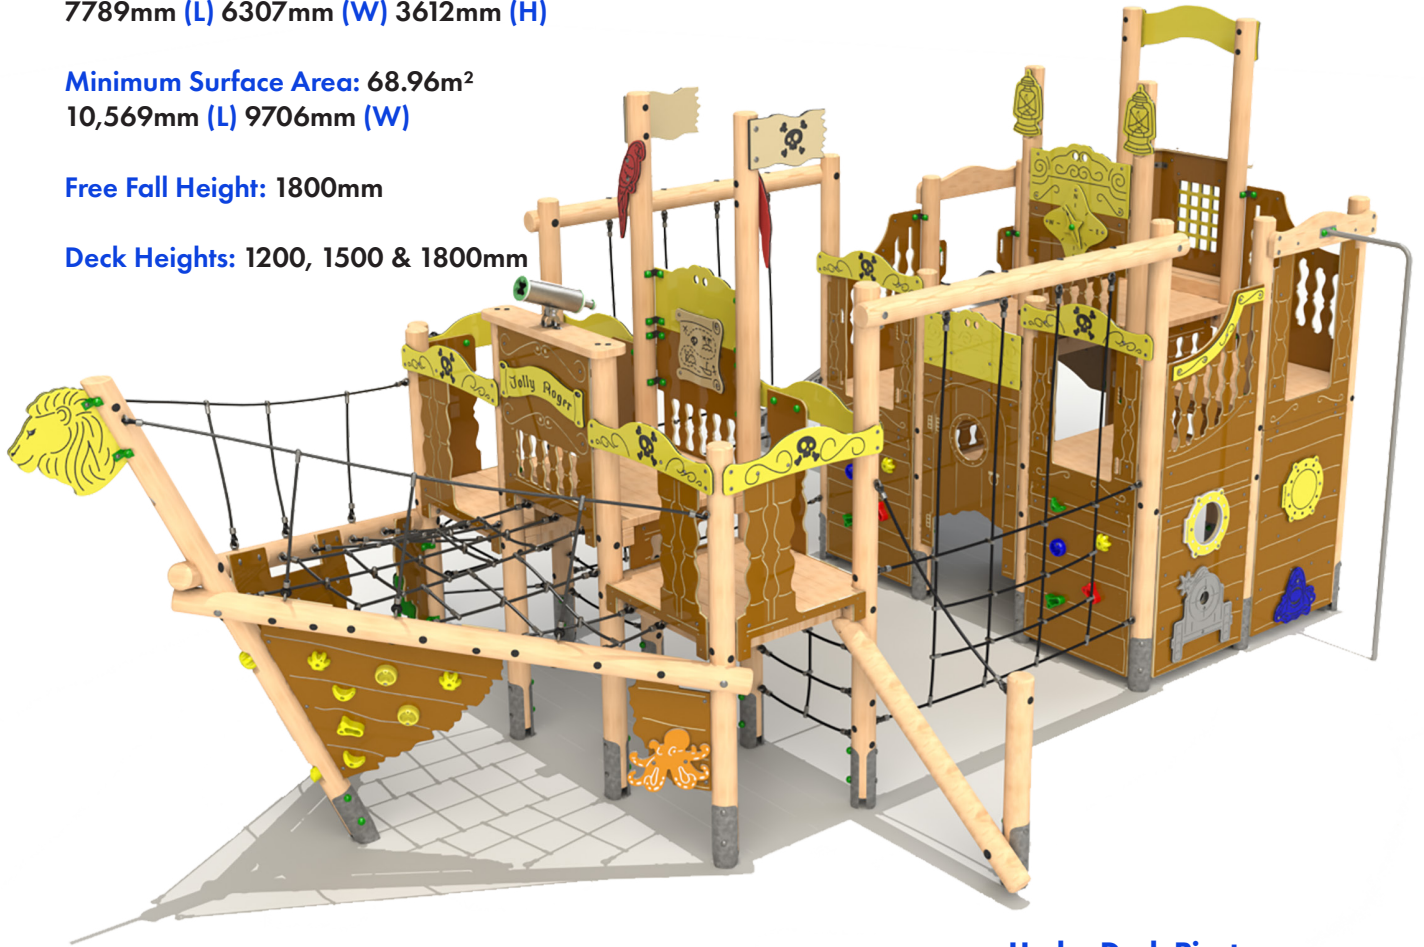

## Walk The Plank

### Product Dimensions

7789mm (L) 6307mm (W) 3612mm (H)

Minimum Surface Area: 68.96m<sup>2</sup>

10,569mm (L) 9706mm (W)

Free Fall Height: 1800mm

Deck Heights: 1200, 1500 & 1800mm

### Features:

Traverse Nets,  
1.5m Slide,  
1.5m Fireman's Pole,  
1.2m Climbing Walls,  
1.2m T-Rope Climber,  
1.2m Ladder Log,  
Climbing Panels,  
Cargo Net,  
Climb Net,  
Balance Walks,

Play Balcony,  
Cannon Play Panels,  
Moving Ships Wheel,  
Moving Compass,  
Treasure Map & Chest,  
Under Deck Pirates Details,  
Themed HDPE Panels,  
Stainless Steel Telescope