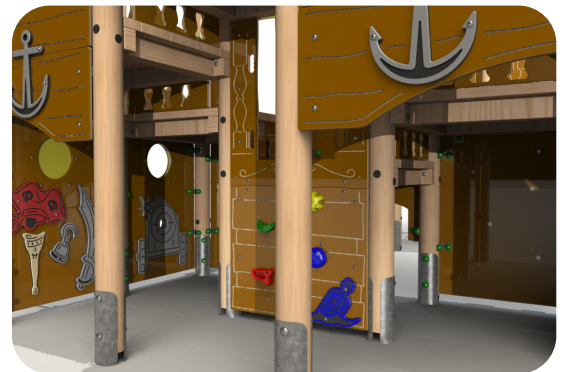

Steel feet as standard.