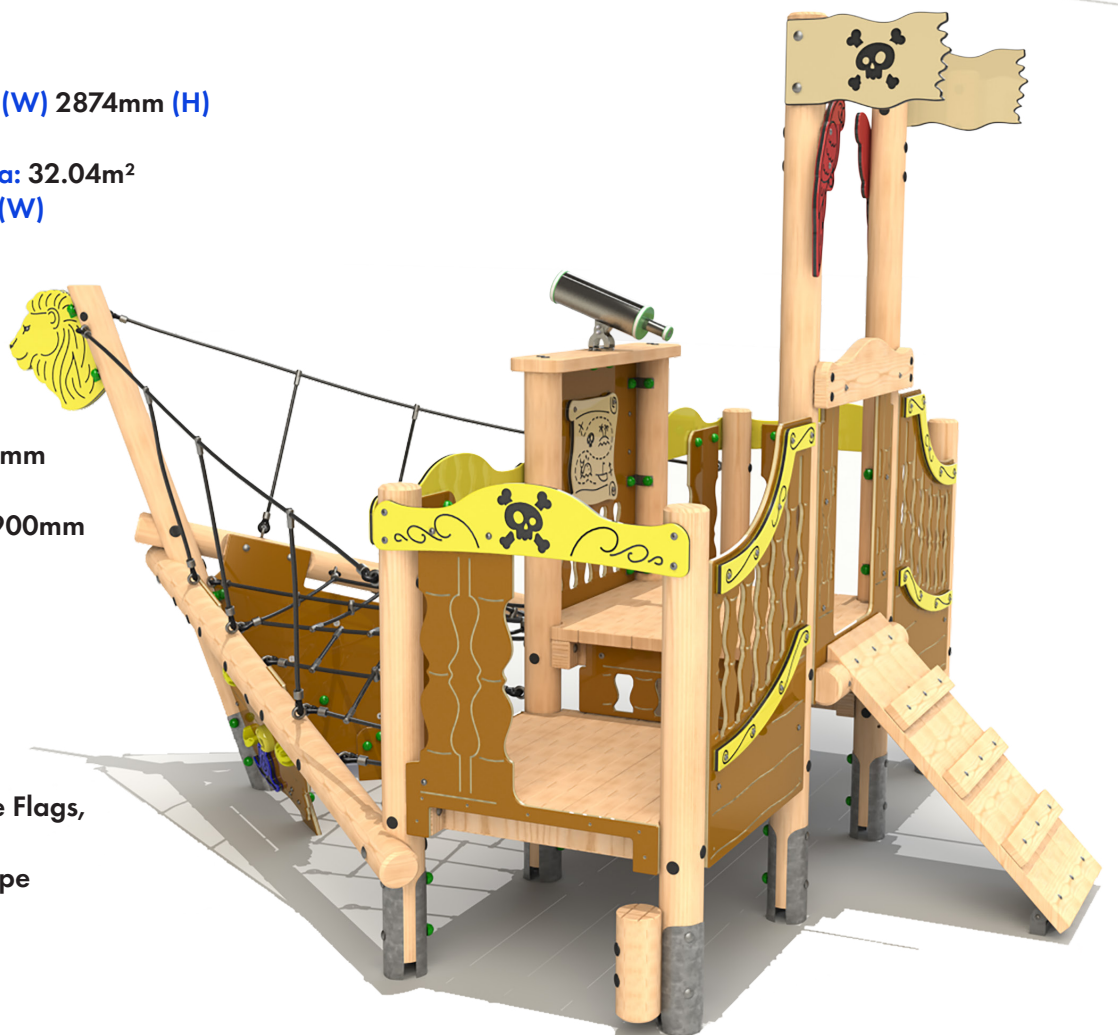

Bespoke Towers available, enquire for more information.