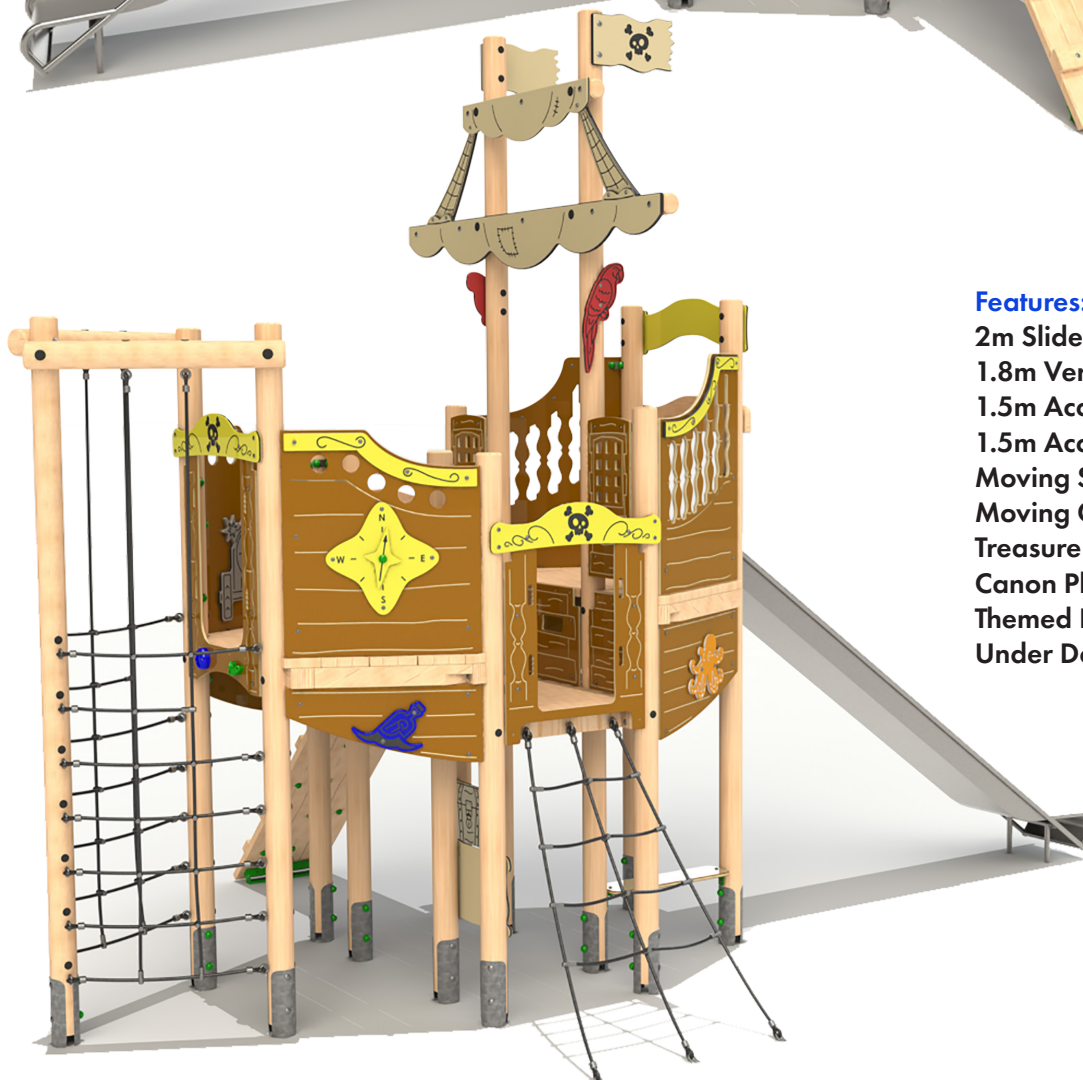

## Swab The Decks

### Product Dimensions

6790mm (L) 4273mm (W) 4874mm (H)

Minimum Surface Area: 49.05m<sup>2</sup>

10,437mm (L) 7262mm (W)

Free Fall Height: 2000mm

Deck Heights: 1500, 1800 & 2000mm