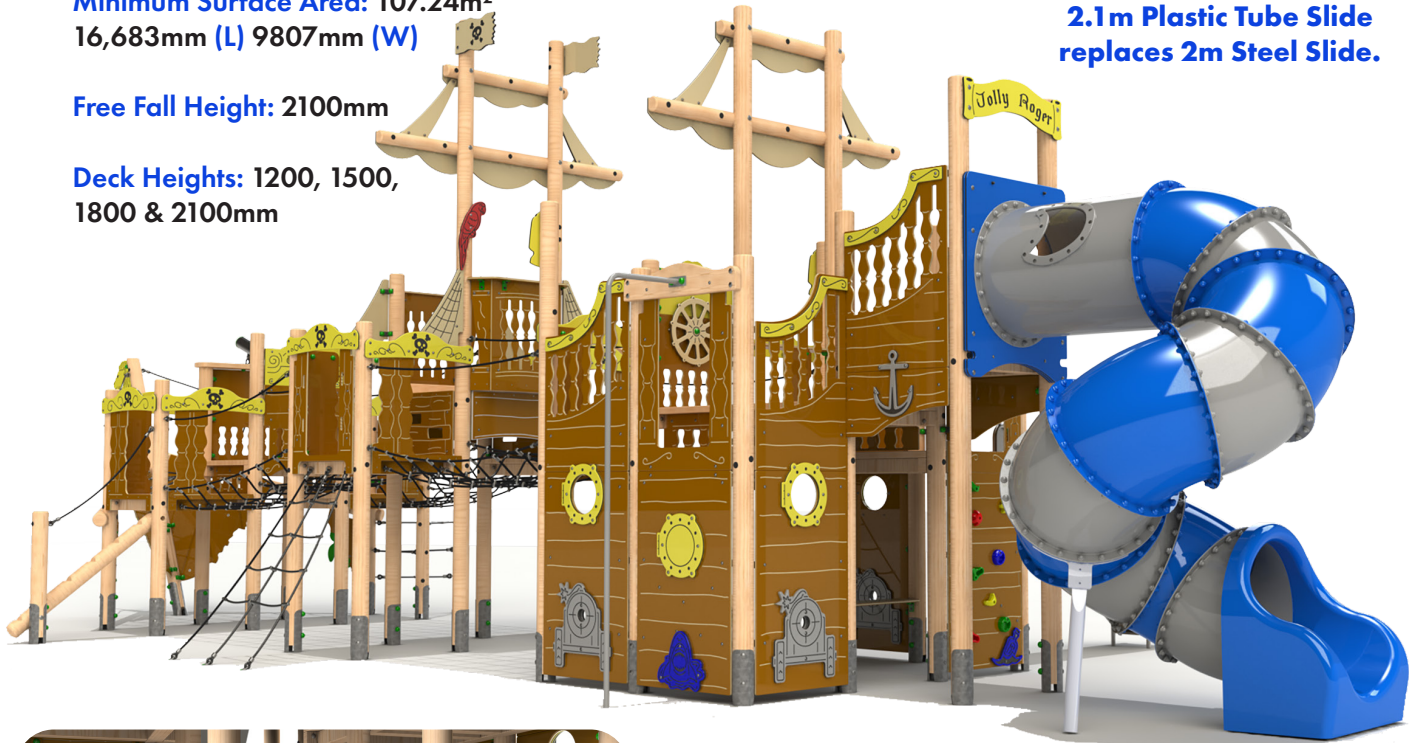

## All Hands On Deck with Tube Slide

### Product Dimensions

13,692mm (L) 6307mm (W) 4874mm (H)

Minimum Surface Area: 107.24m<sup>2</sup>

16,683mm (L) 9807mm (W)

Free Fall Height: 2100mm

Deck Heights: 1200, 1500,  
1800 & 2100mm

2.1m Plastic Tube Slide  
replaces 2m Steel Slide.

Under Deck Pirate  
Themed HDPE Details

Steel feet as standard.

The ability to offer unrivalled value for money whilst still ensuring exceptional quality and longevity is key. The Timber Ships range accommodates all ages, budgets and play scheme sizes.