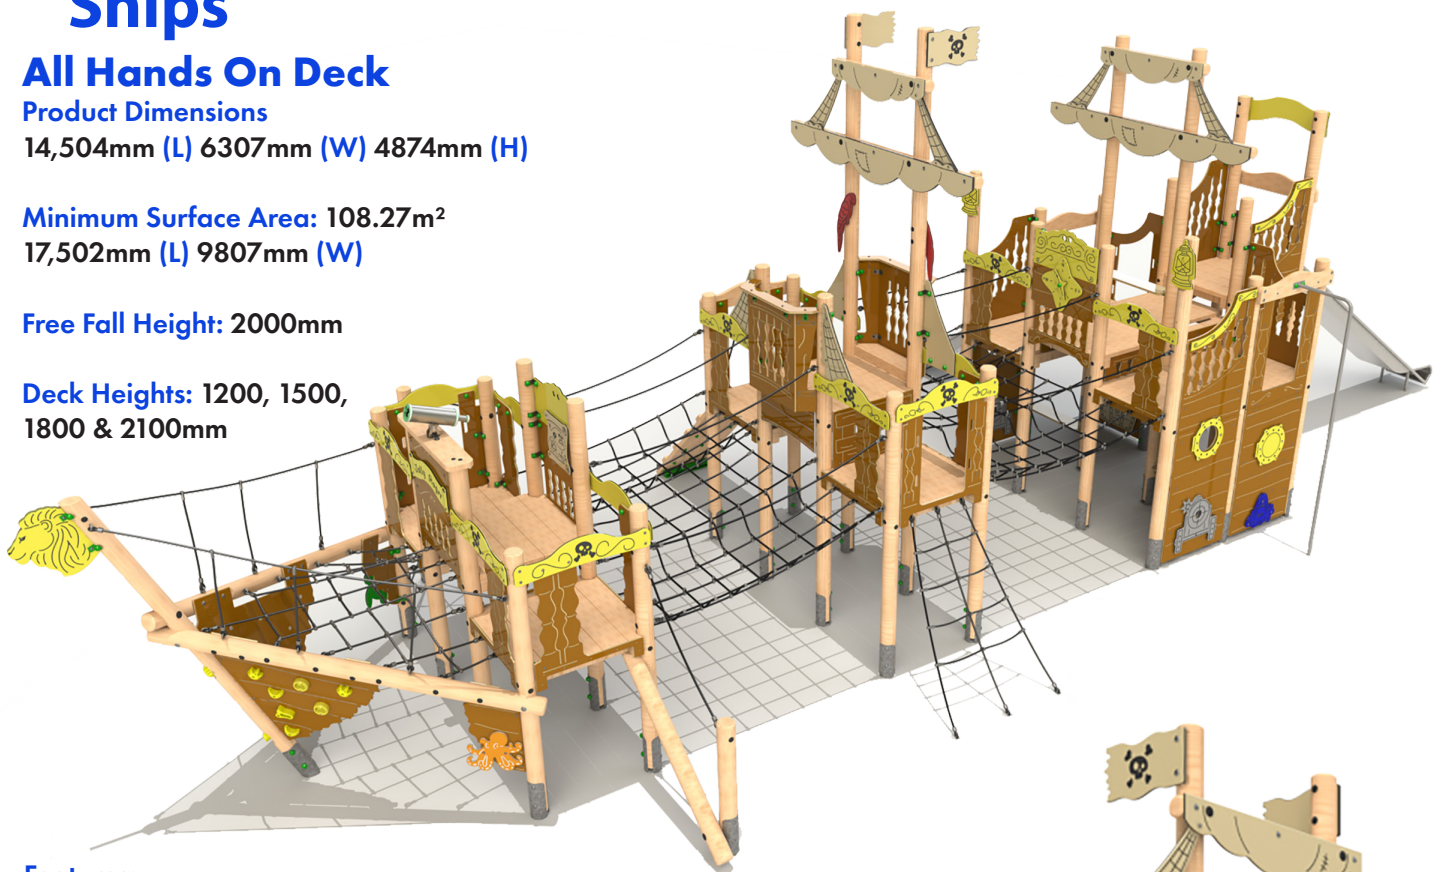

## All Hands On Deck

### Product Dimensions

14,504mm (L) 6307mm (W) 4874mm (H)

Minimum Surface Area: 108.27m<sup>2</sup>

17,502mm (L) 9807mm (W)

Free Fall Height: 2000mm

Deck Heights: 1200, 1500,  
1800 & 2100mm

### Features:

Traverse Nets,  
2m and 1.5m Slides,  
1.5m Fireman's Pole,  
1.5m Access Net,  
1.5m Access Ramp,  
1.5m Climbing Walls,  
1.2m T-Rope Climber,  
1.2m Ladder Log,  
Climbing Panels,  
Cargo Net,  
Balance Walks,  
Play Balconies,  
Cannon Play Panels,  
Moving Ships Wheel,  
Moving Compass,  
Treasure Map & Chest,  
Under Deck Pirates Details,  
Themed HDPE Panels,  
Stainless Steel Telescope