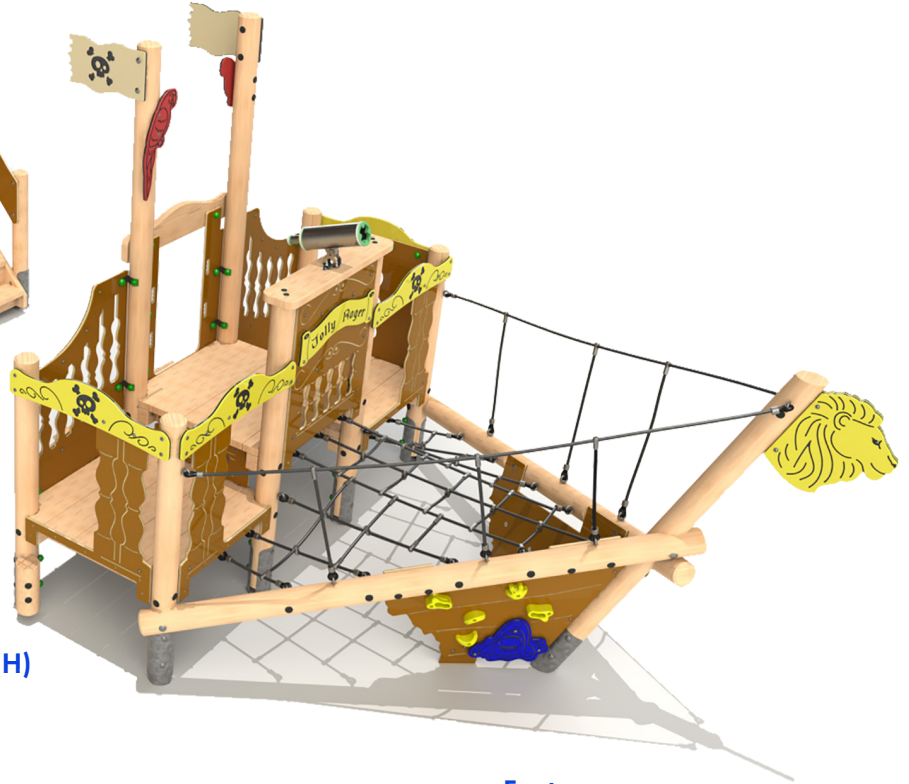

Timber Ships