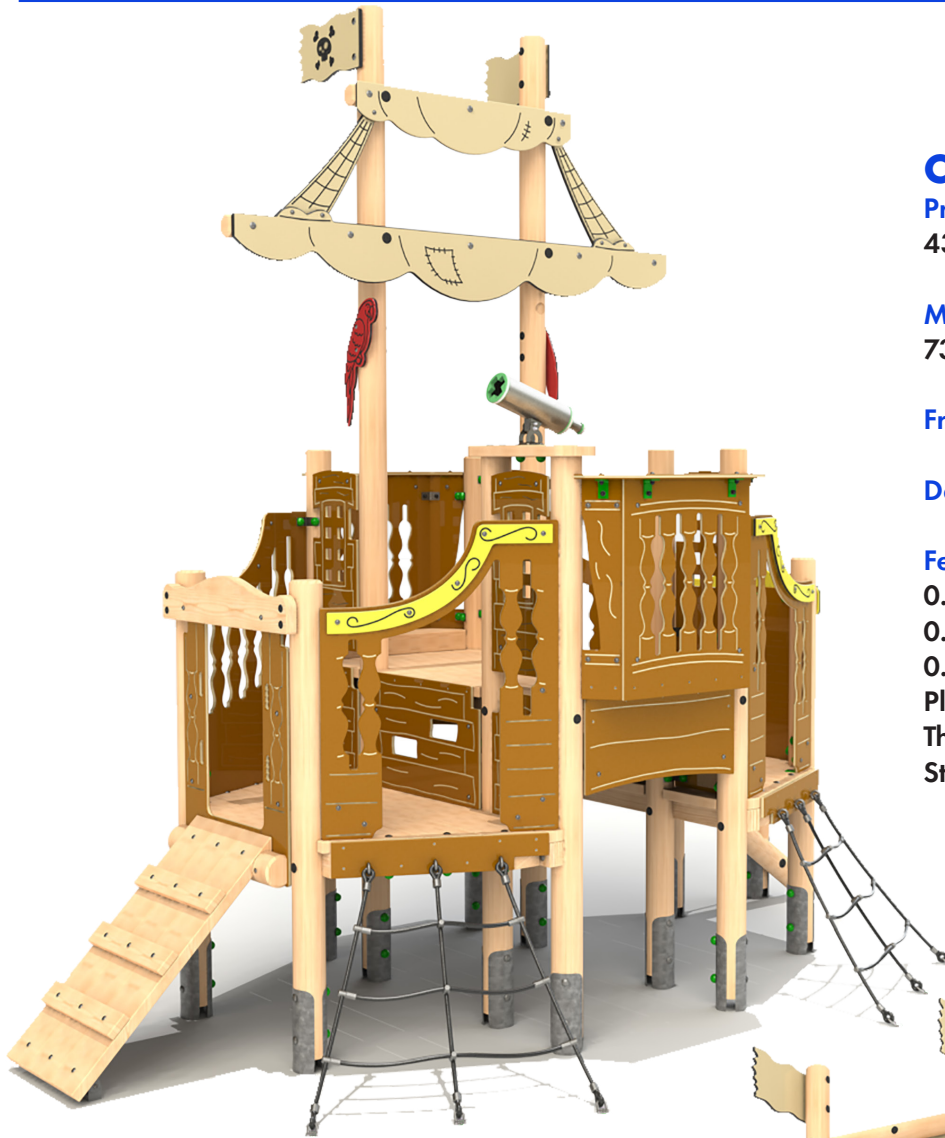

## Crows Nest

### Product Dimensions

4388mm (L) 2706mm (W) 4274mm (H)

Minimum Surface Area: 32.72m<sup>2</sup>

7347mm (L) 5462mm (W)

Free Fall Height: 1500mm

Deck Heights: 900 & 1500mm

## Crows Nest with Slide