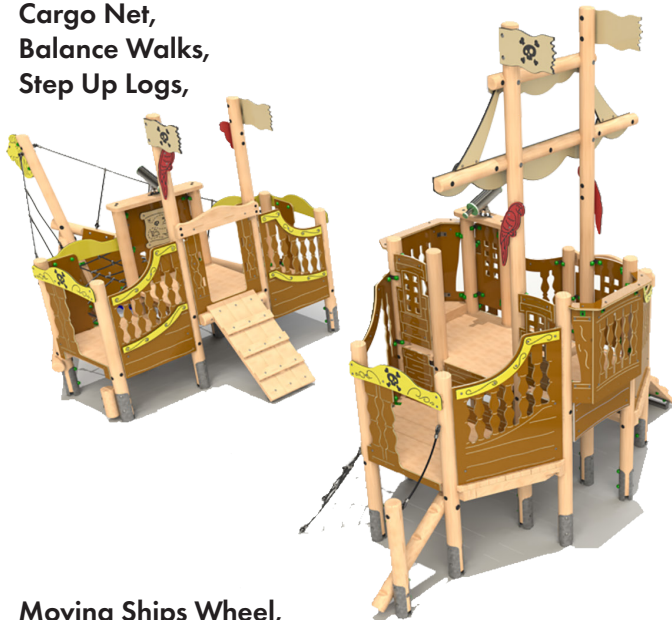

Timber Ships

Batten Down The Hatches

Product Dimensions

14,821mm (L) 4388mm (W) 4284mm (H)

Minimum Surface Area: 95.13m²

17,963mm (L) 7347mm (W)

Free Fall Height: 1500mm

Deck Heights: 600, 900, 1200 & 1500mm

Features:

- 1.5m Slide,
- 1.2m Access Net,
- 1.2m Access Steps,
- 1.2m Climbing Wall,
- 1.2m Firemans Pole,
- 0.9m Access Ramp,
- 0.9m Access Nets,
- 0.9m Ladder Log,
- Play Balconies,
- Climbing Panels,
- Cargo Net,
- Balance Walks,
- Step Up Logs,

- Moving Ships Wheel,
- Moving Compass,
- Treasure Map & Pirate Flags,
- Themed HDPE Panels,
- Under Deck Pirates Details
- Stainless Steel Telescope

Ships Stern