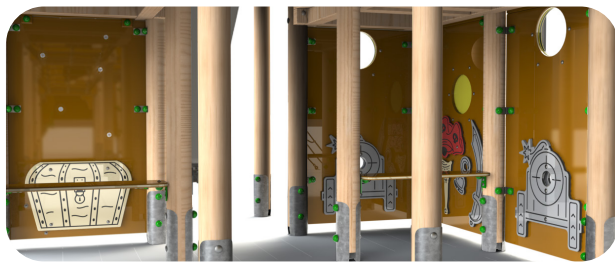

### Product Dimensions

13,692mm (L) 6307mm (W) 4874mm (H)

Minimum Surface Area: 107.24m<sup>2</sup>

16,683mm (L) 9807mm (W)

Free Fall Height: 2100mm

Deck Heights: 1200, 1500,  
1800 & 2100mm

2.1m Plastic Tube Slide  
replaces 2m Steel Slide.