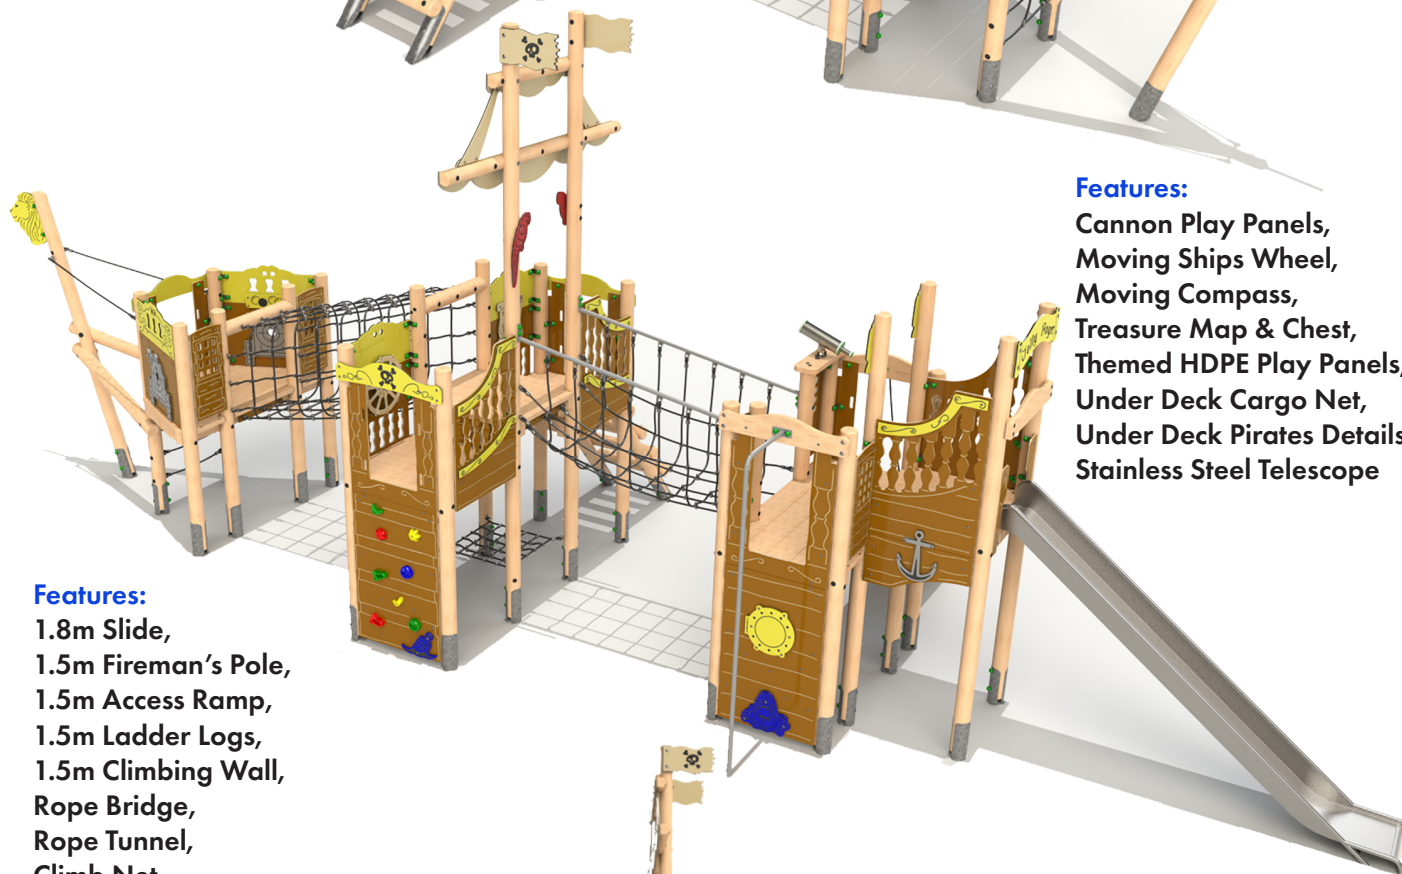

### Product Dimensions

12,973mm (L) 4082mm (W) 4874mm (H)

Minimum Surface Area: 78.3m<sup>2</sup>

16,088mm (L) 6928mm (W)

Free Fall Height: 1800mm

Deck Heights: 1200, 1500 & 1800mm