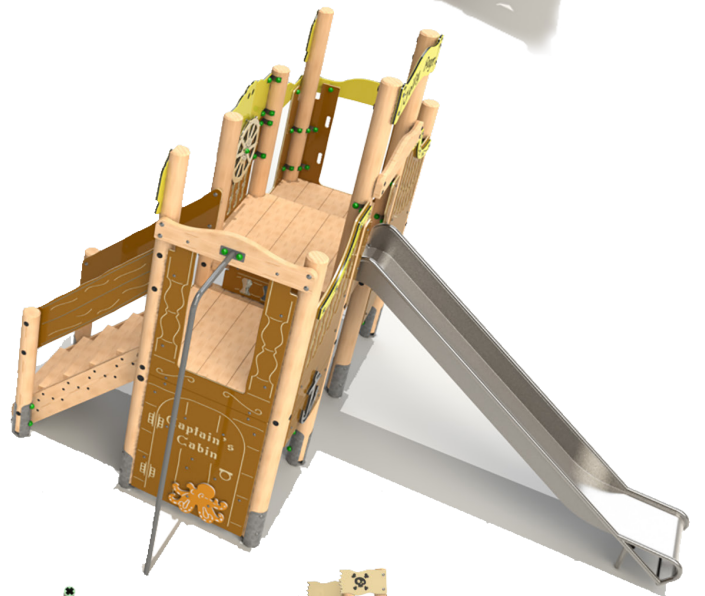

Timber Ships

Batten Down The Hatches

Product Dimensions

14,821mm (L) 4388mm (W) 4284mm (H)

Minimum Surface Area: 95.13m²

17,963mm (L) 7347mm (W)

Free Fall Height: 1500mm

Deck Heights: 600, 900, 1200 & 1500mm

Features:

- 1.5m Slide,
- 1.2m Access Net,
- 1.2m Access Steps,
- 1.2m Climbing Wall,
- 1.2m Firemans Pole,
- 0.9m Access Ramp,
- 0.9m Access Nets,
- 0.9m Ladder Log,
- Play Balconies,
- Climbing Panels,
- Cargo Net,
- Balance Walks,
- Step Up Logs,

- Moving Ships Wheel,
- Moving Compass,
- Treasure Map & Pirate Flags,
- Themed HDPE Panels,
- Under Deck Pirates Details
- Stainless Steel Telescope

Ships Stern